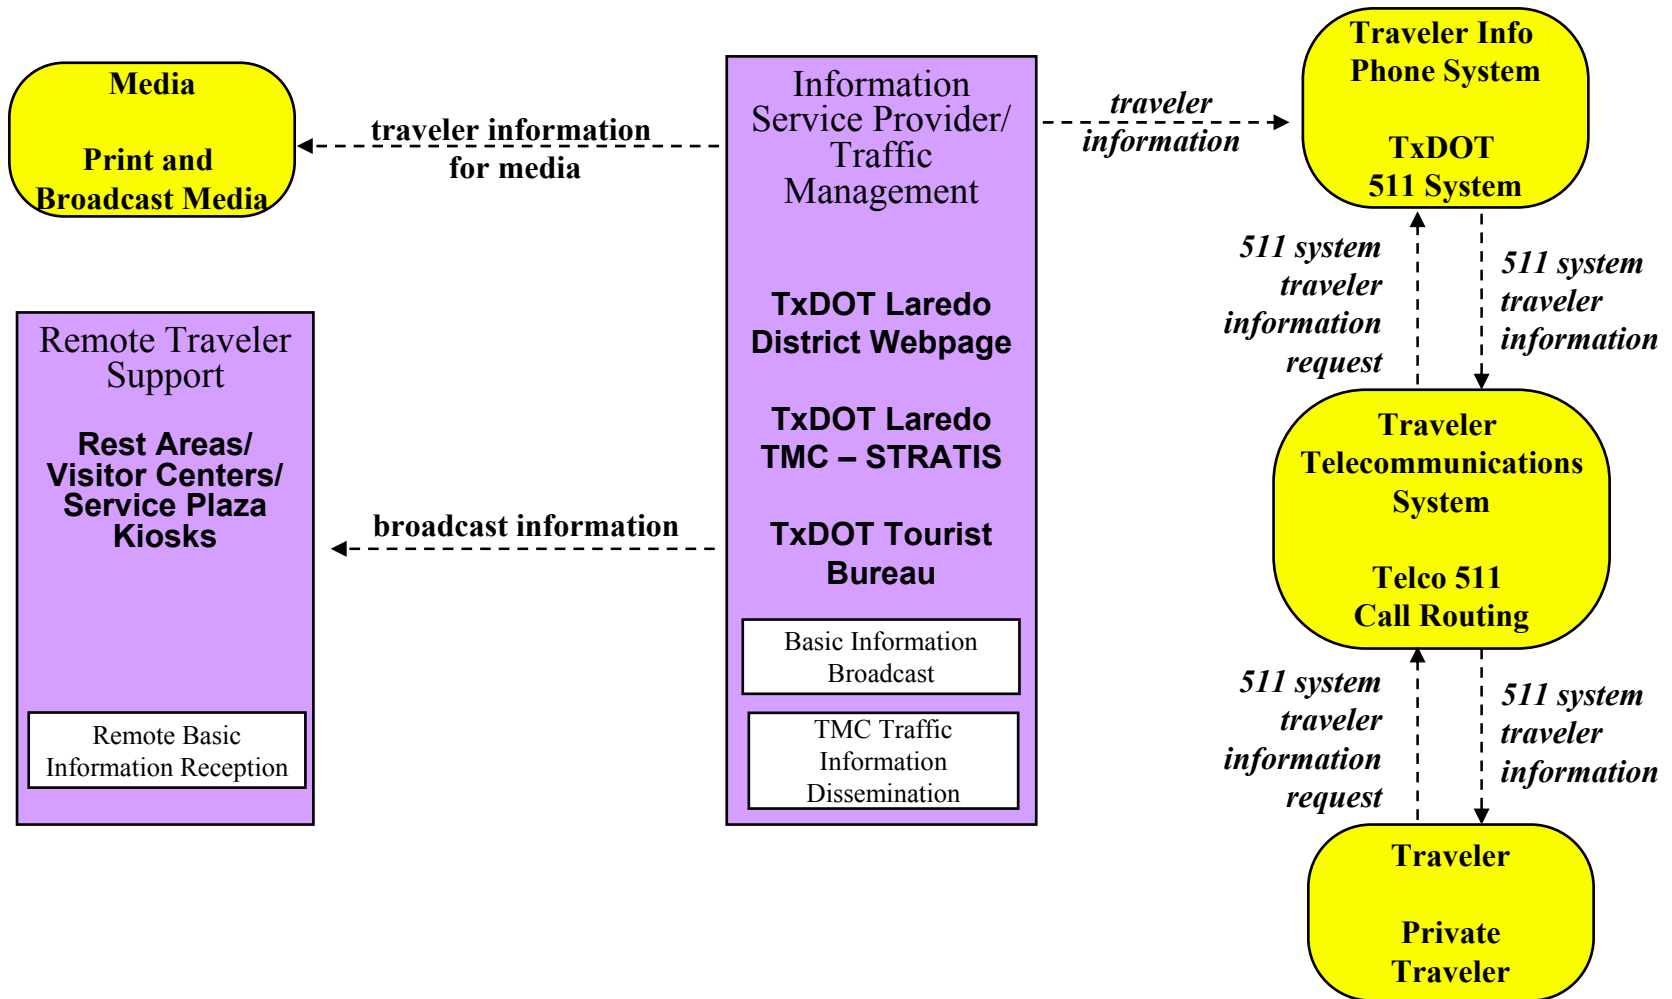

Laredo, TX Regional ITS Architecture
Customized Market Package Diagrams

Advanced Traveler Information
Systems (ATIS)

ATIS1 – Broadcast Traveler Information TxDOT Laredo District Webpage (Inputs)

ATIS1 – Broadcast Traveler Information City of Laredo Webpage (Inputs)

ATIS1 – Broadcast Traveler Information

TxDOT Laredo District Webpage/ TMC (Outputs)

ATIS1 – Broadcast Traveler Information TxDOT Highway Condition Reporting System

ATIS5 – ISP Based Route Guidance

TxDOT Motor Carrier Routing Information