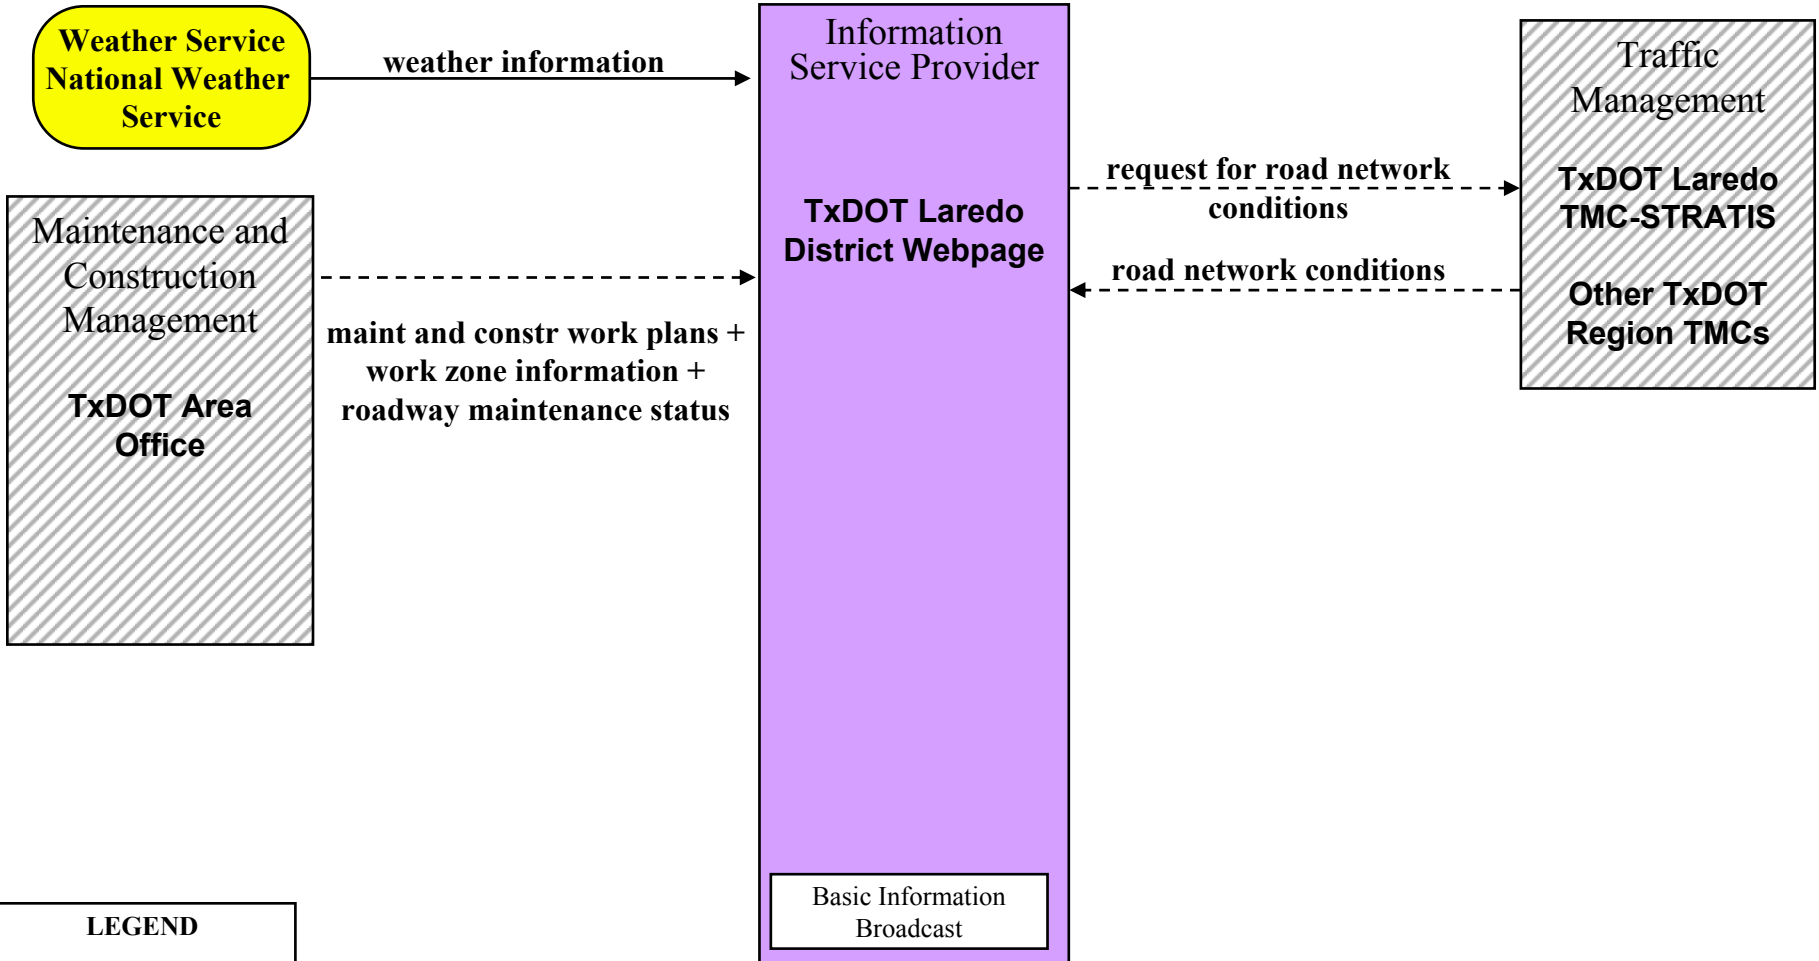

Laredo, TX Regional ITS Architecture
Customized Market Package Diagrams

Advanced Traveler Information
Systems (ATIS)

ATIS1 – Broadcast Traveler Information TxDOT Laredo District Webpage (Inputs)

ATIS1 – Broadcast Traveler Information City of Laredo Webpage (Inputs)

ATIS1 – Broadcast Traveler Information

TxDOT Laredo District Webpage/ TMC (Outputs)

ATIS1 – Broadcast Traveler Information TxDOT Highway Condition Reporting System

ATIS5 – ISP Based Route Guidance

TxDOT Motor Carrier Routing Information