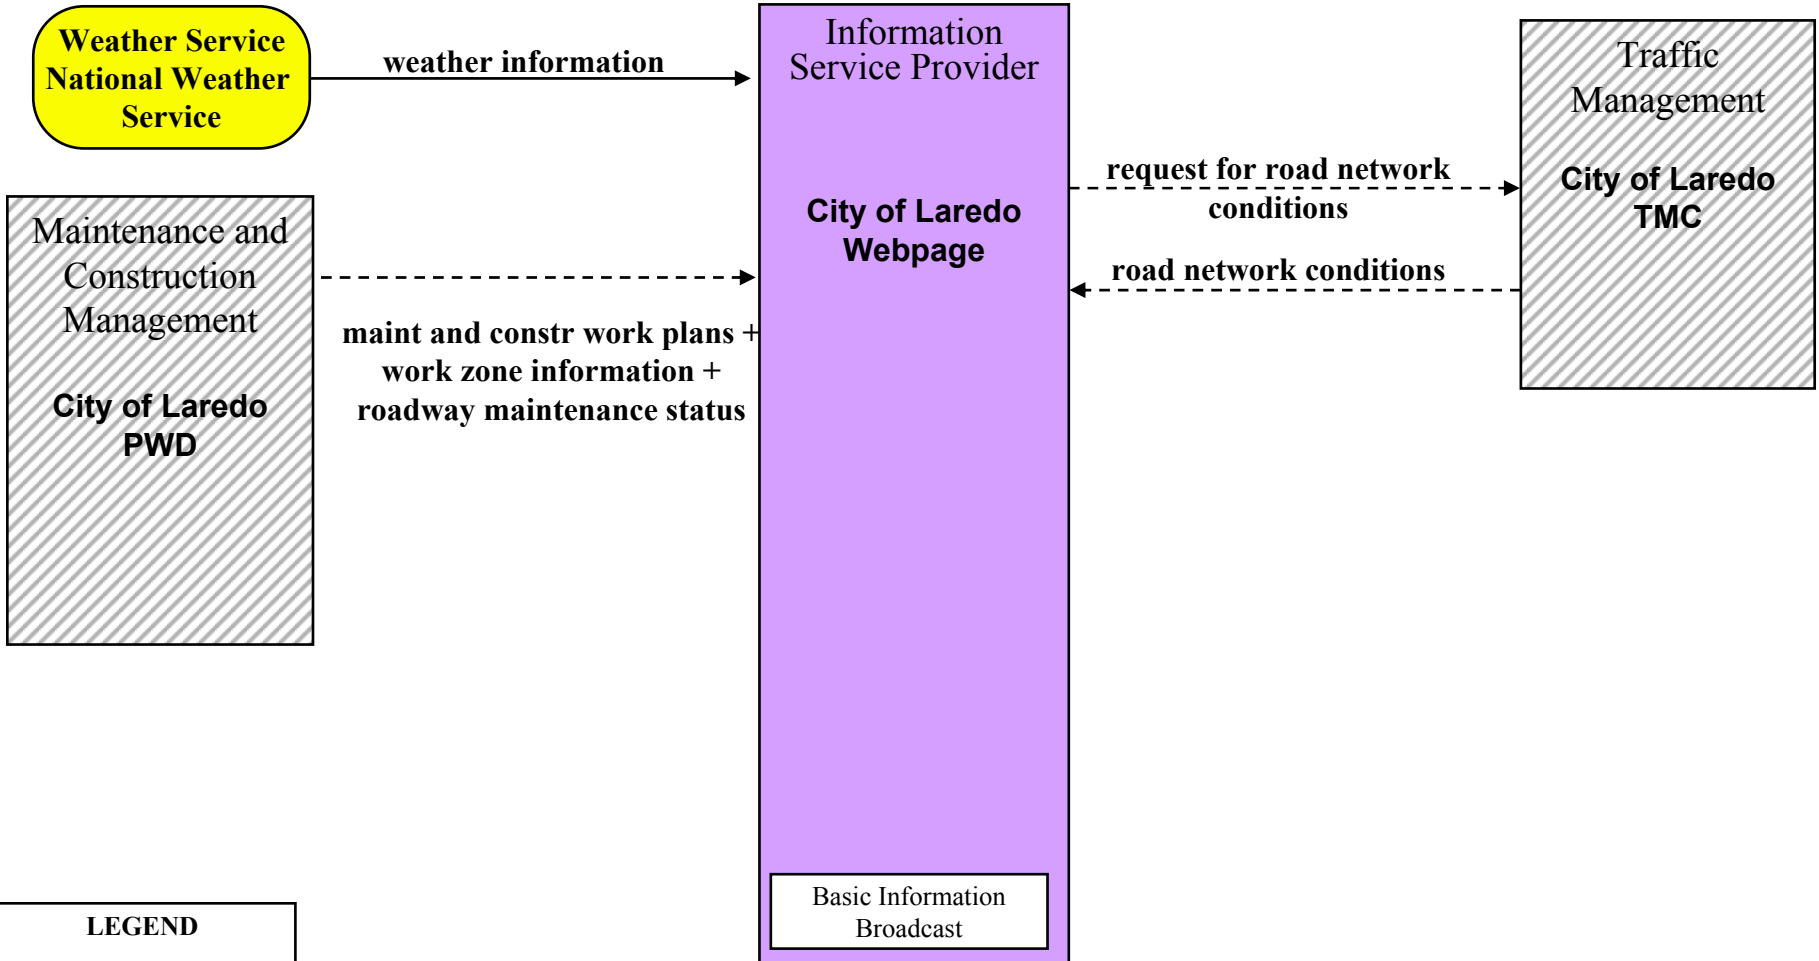

Laredo, TX Regional ITS Architecture
Customized Market Package Diagrams

Advanced Traveler Information
Systems (ATIS)

ATIS1 – Broadcast Traveler Information TxDOT Laredo District Webpage (Inputs)

ATIS1 – Broadcast Traveler Information City of Laredo Webpage (Inputs)

ATIS1 – Broadcast Traveler Information

TxDOT Laredo District Webpage/ TMC (Outputs)

ATIS1 – Broadcast Traveler Information TxDOT Highway Condition Reporting System

ATIS5 – ISP Based Route Guidance

TxDOT Motor Carrier Routing Information