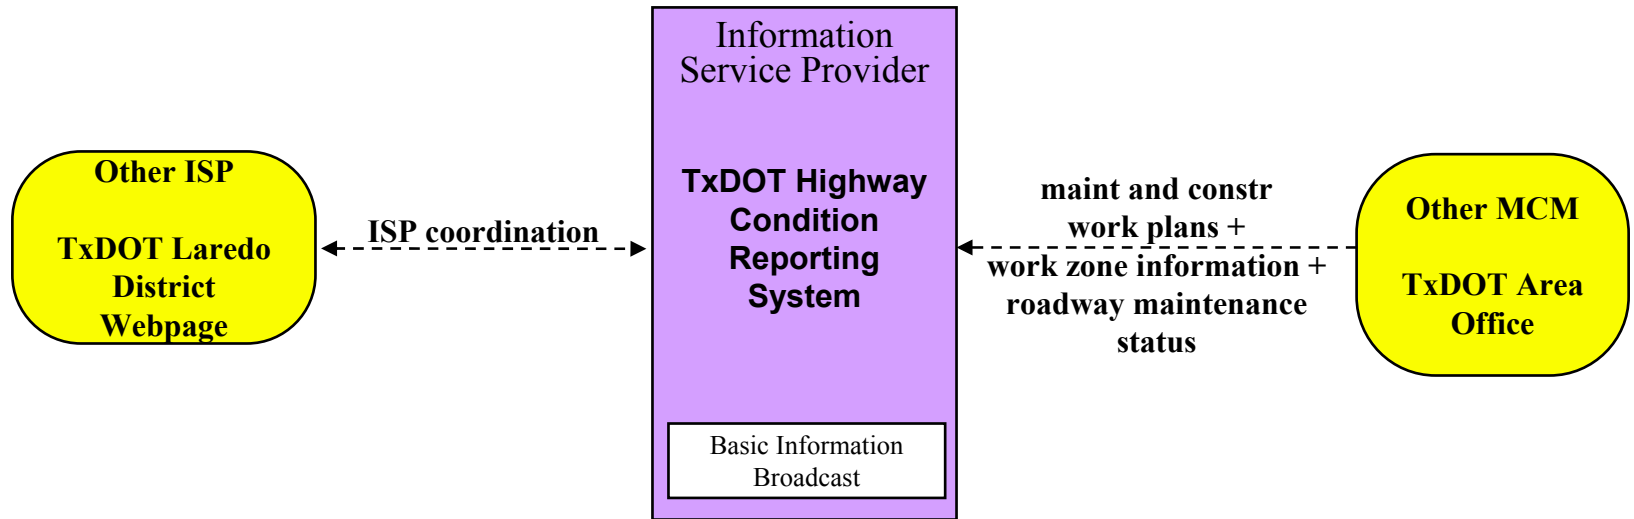

Laredo, TX Regional ITS Architecture
Customized Market Package Diagrams

Advanced Traveler Information
Systems (ATIS)

ATIS1 – Broadcast Traveler Information TxDOT Laredo District Webpage (Inputs)

ATIS1 – Broadcast Traveler Information City of Laredo Webpage (Inputs)

ATIS1 – Broadcast Traveler Information

TxDOT Laredo District Webpage/ TMC (Outputs)

ATIS1 – Broadcast Traveler Information TxDOT Highway Condition Reporting System

ATIS5 – ISP Based Route Guidance

TxDOT Motor Carrier Routing Information