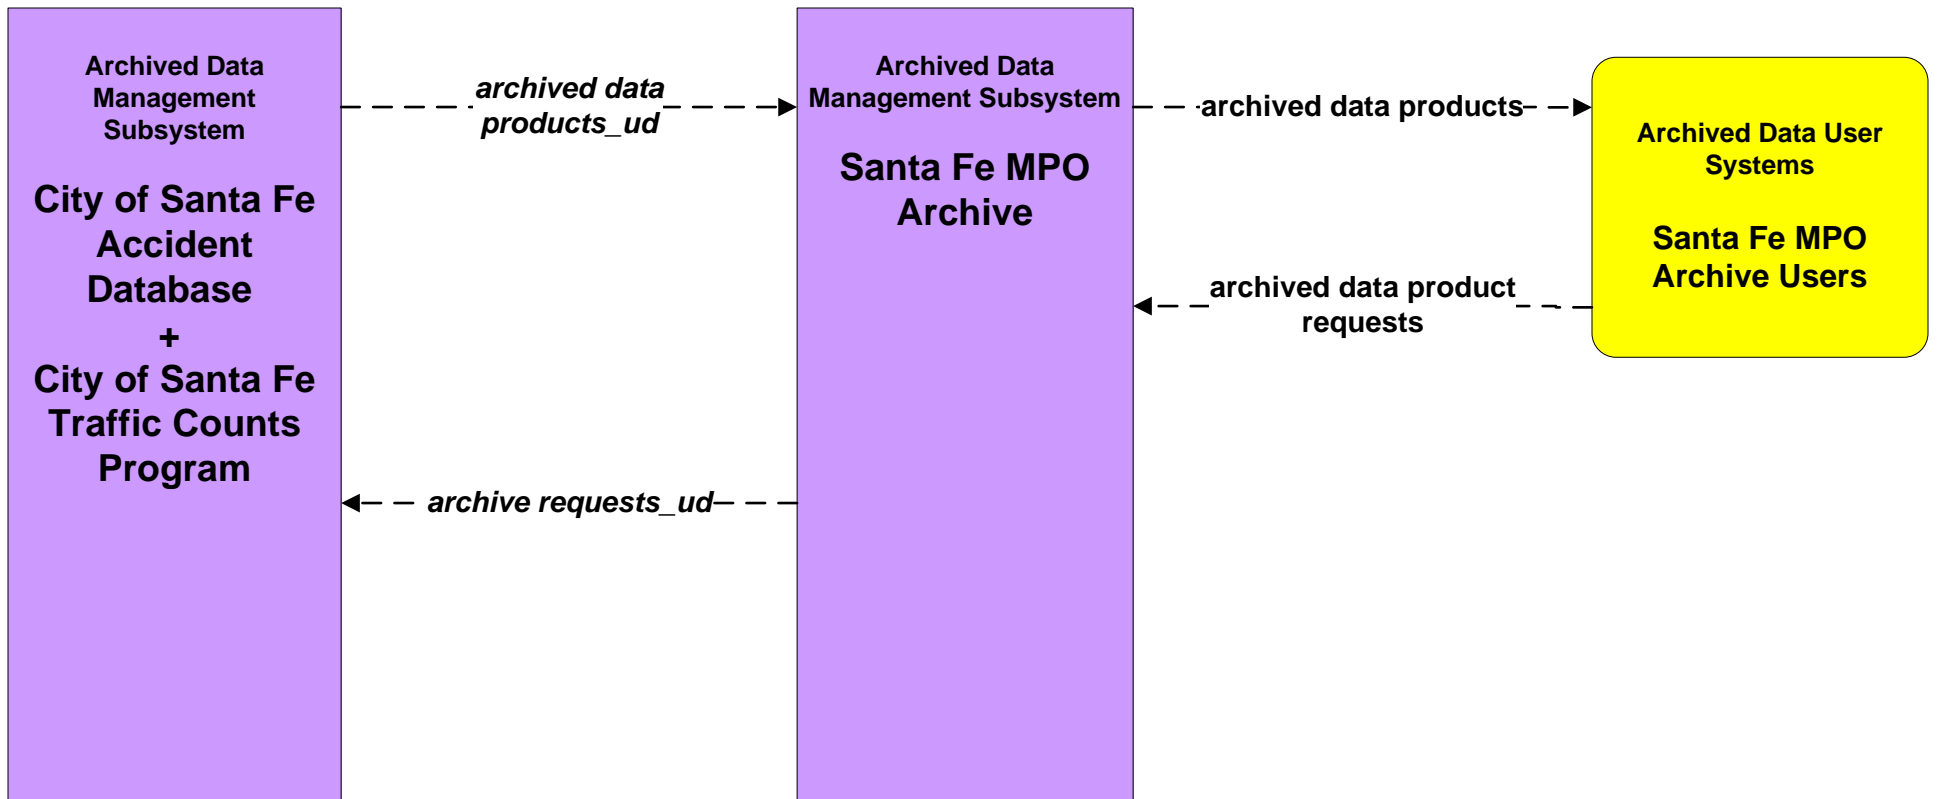

**AD1 - ITS Data Mart
Santa Fe MPO**

**AD1 - ITS Data Mart
NMDOT Crash Database**

**AD1 - ITS Data Mart
City of Santa Fe Accident Database**

**ATMS08 - Incident Management
(EM to EVS)**

EM01 - Emergency Call-Taking and Dispatch RECC