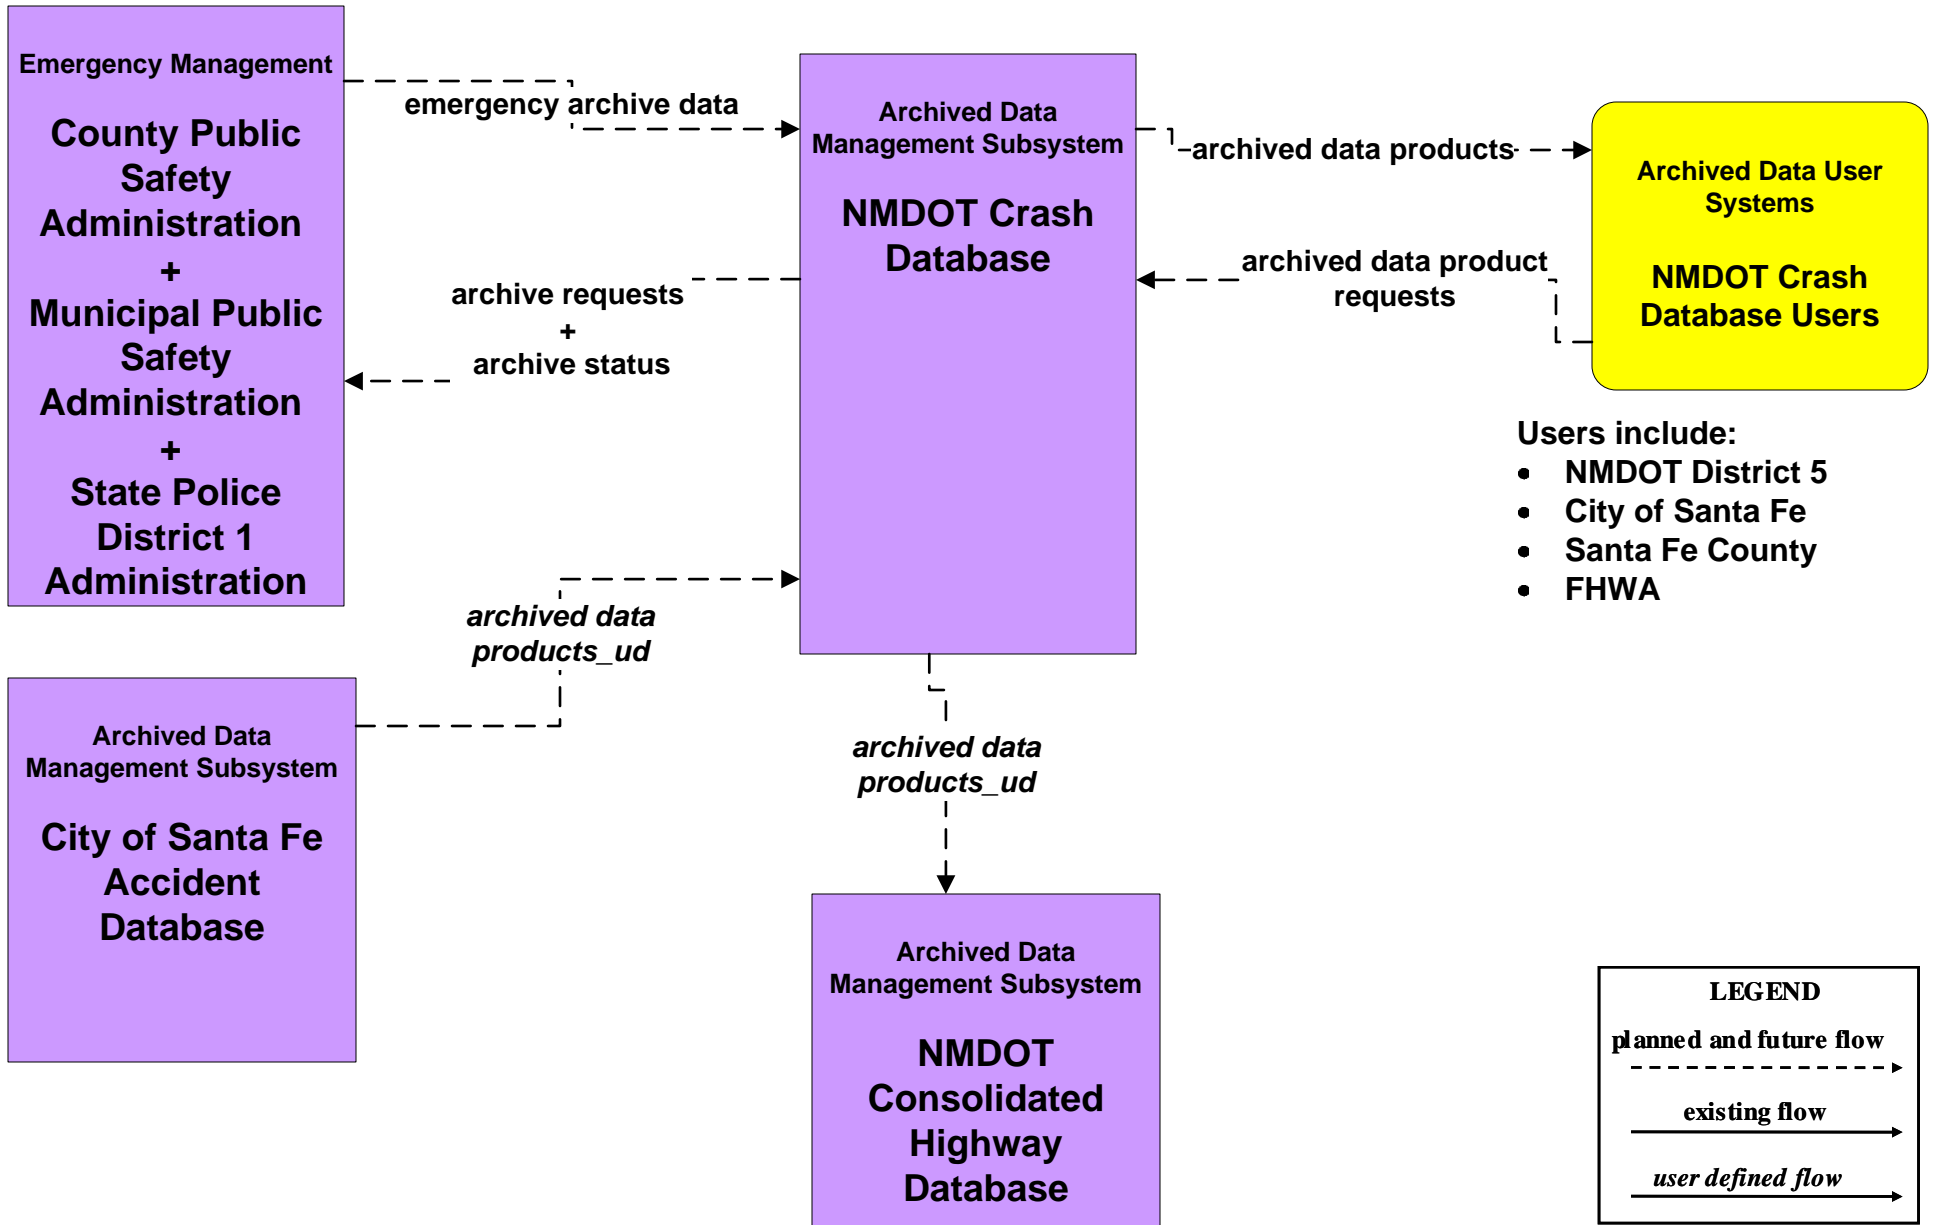

**AD1 - ITS Data Mart
Santa Fe MPO**

**AD1 - ITS Data Mart
NMDOT Crash Database**

**AD1 - ITS Data Mart
City of Santa Fe Accident Database**

**ATMS08 - Incident Management
(EM to EVS)**

EM01 - Emergency Call-Taking and Dispatch RECC