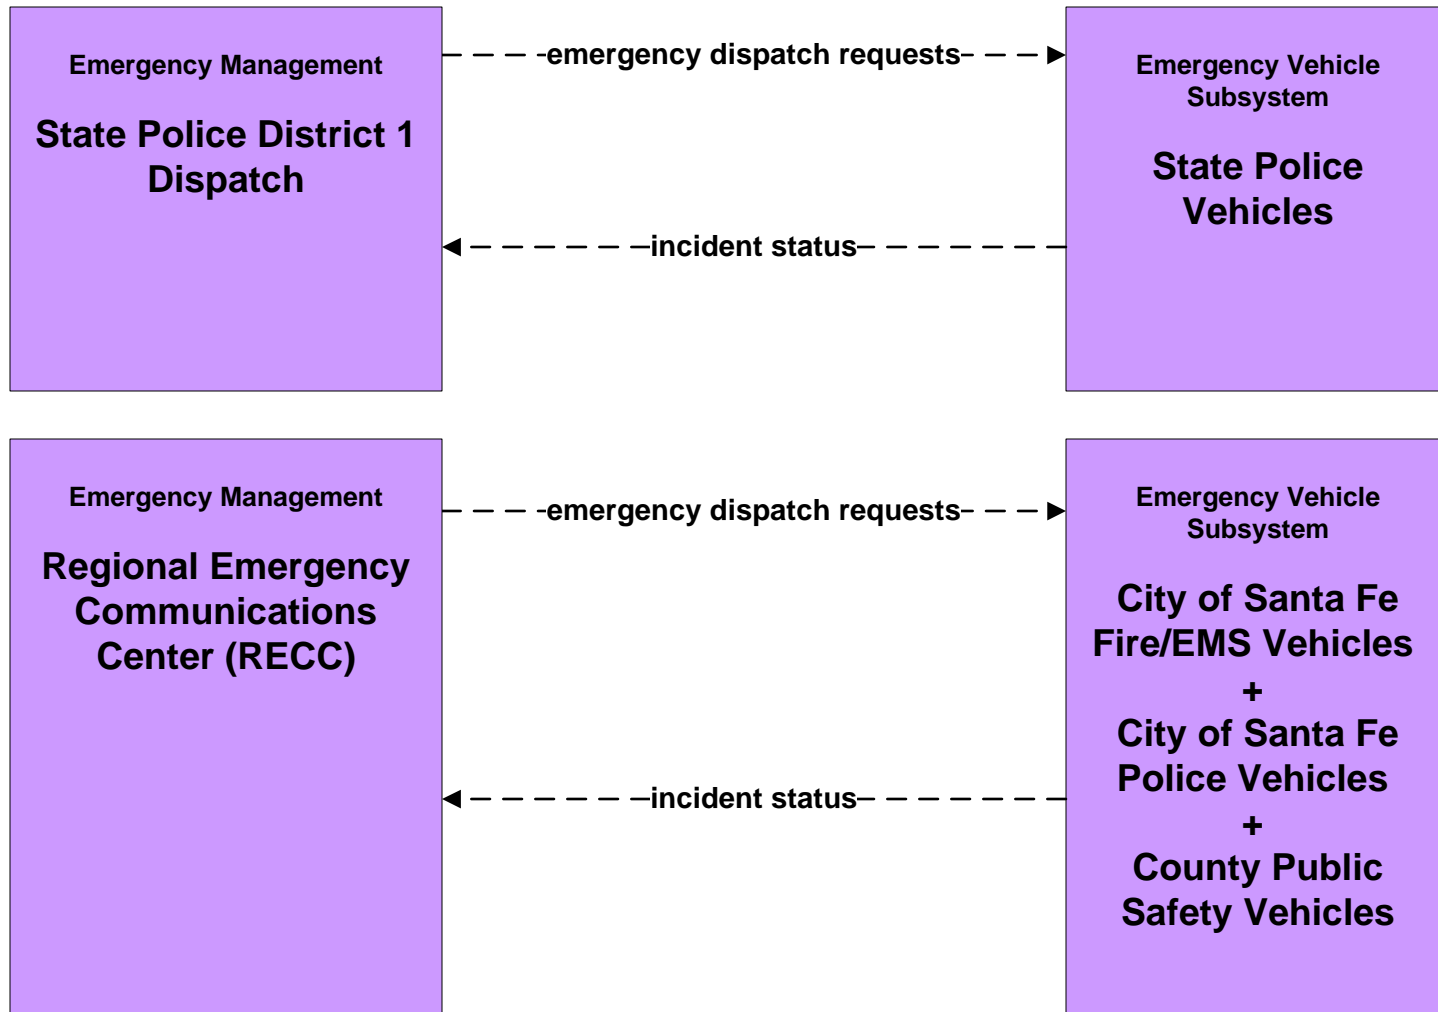

**AD1 - ITS Data Mart
Santa Fe MPO**

**AD1 - ITS Data Mart
NMDOT Crash Database**

**AD1 - ITS Data Mart
City of Santa Fe Accident Database**

**ATMS08 - Incident Management
(EM to EVS)**

EM01 - Emergency Call-Taking and Dispatch RECC