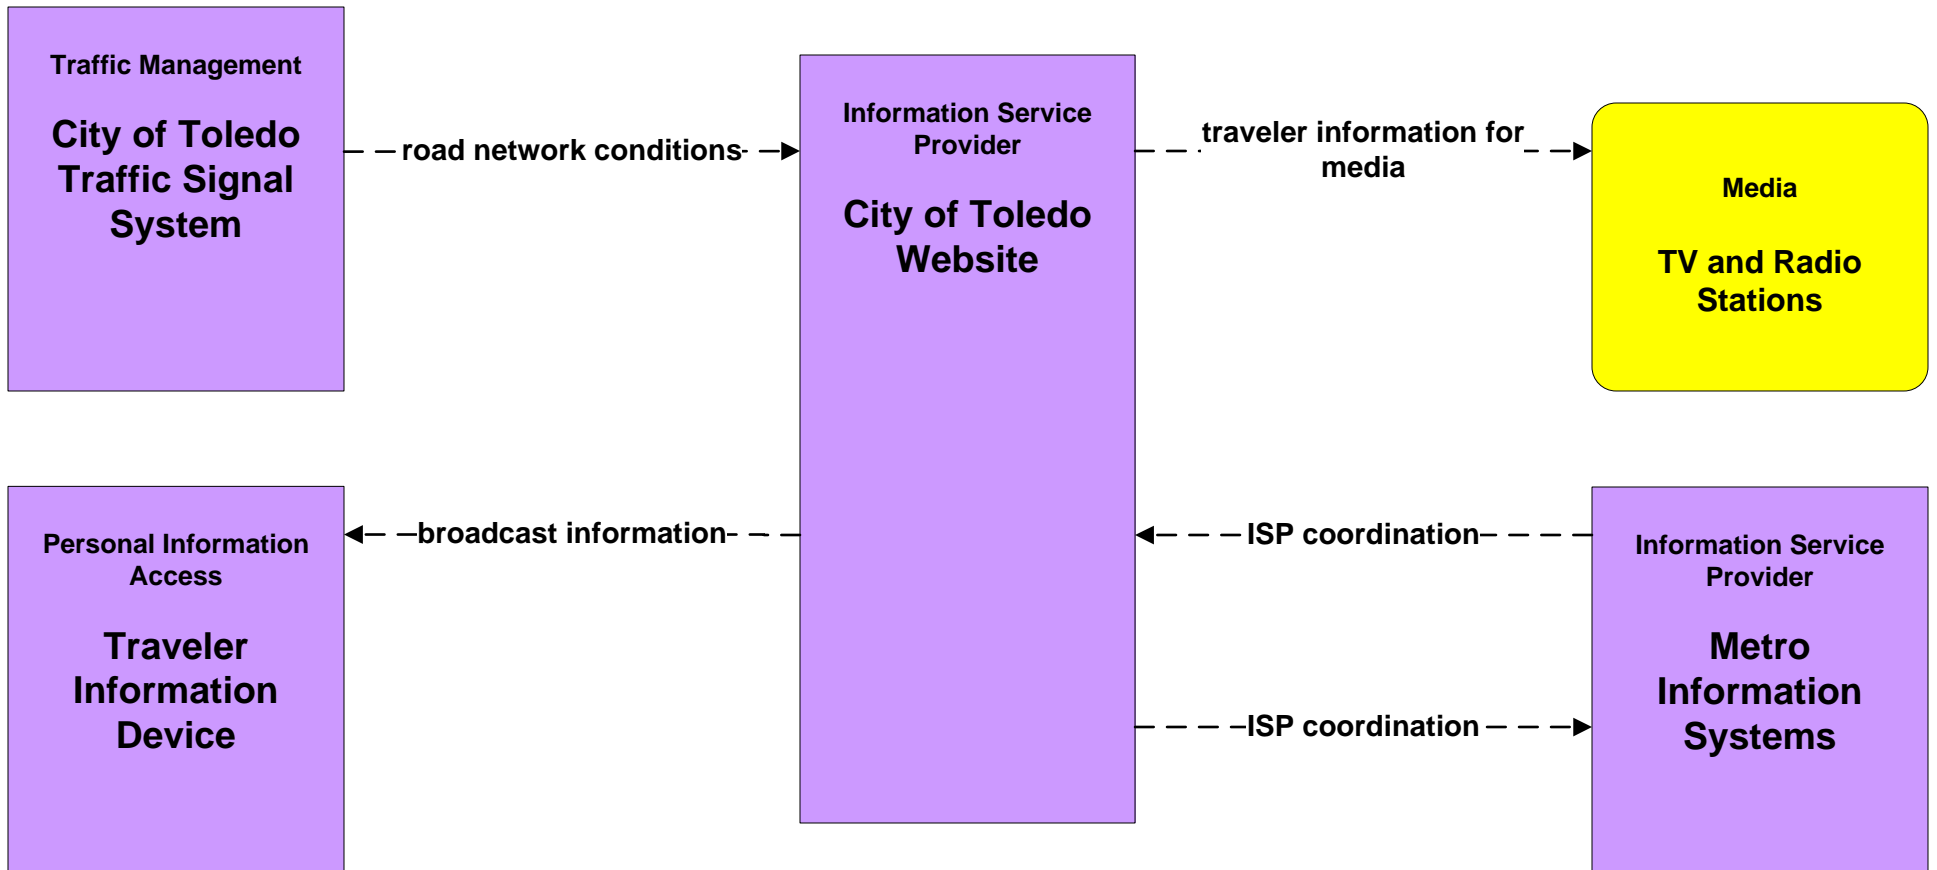

Toledo, Ohio Regional ITS Architecture

Customized Market Package Diagrams

Advanced Traveler Information Systems (ATIS)

ATIS1 - Broadcast Traveler Information ODOT District 2

ATIS1 - Broadcast Traveler Information City of Toledo

ATIS1 - Broadcast Traveler Information City of Bowling Green

ATIS1 - Broadcast Traveler Information Lucas County Website

ATIS1 - Broadcast Traveler Information Wood County Website

ATIS1 - Broadcast Traveler Information Lucas County EM Website