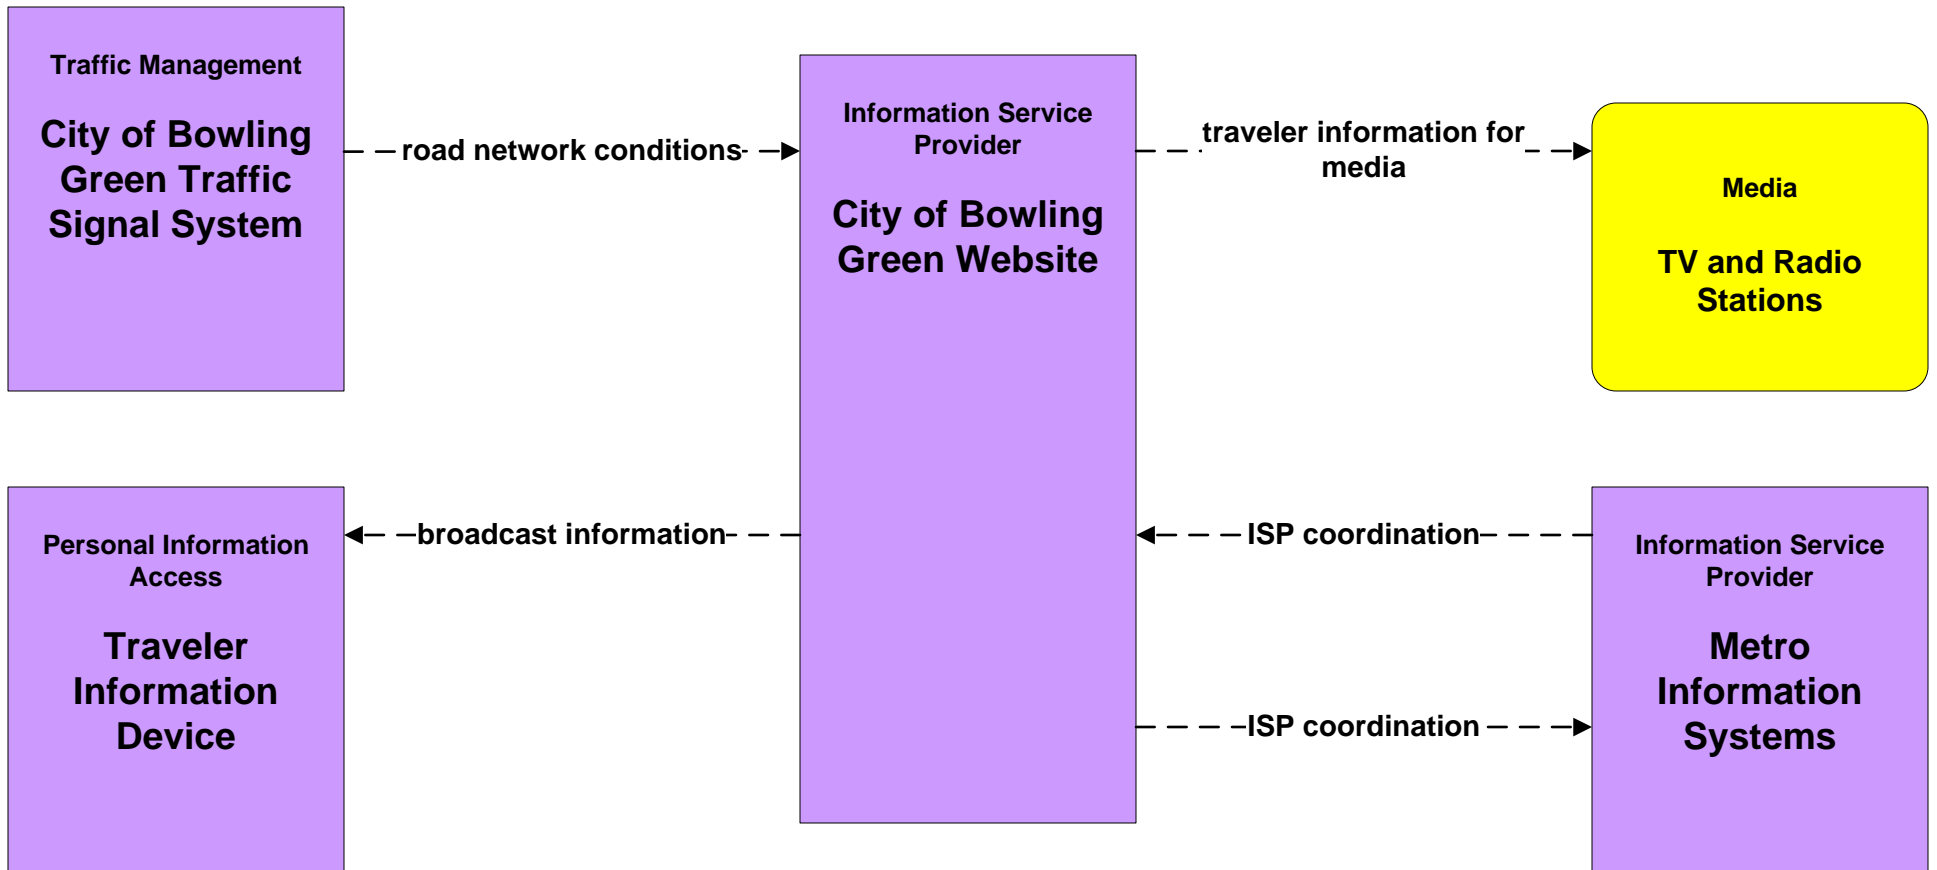

Toledo, Ohio Regional ITS Architecture

Customized Market Package Diagrams

Advanced Traveler Information Systems (ATIS)

ATIS1 - Broadcast Traveler Information ODOT District 2

ATIS1 - Broadcast Traveler Information City of Toledo

ATIS1 - Broadcast Traveler Information City of Bowling Green

ATIS1 - Broadcast Traveler Information Lucas County Website

ATIS1 - Broadcast Traveler Information Wood County Website

ATIS1 - Broadcast Traveler Information Lucas County EM Website