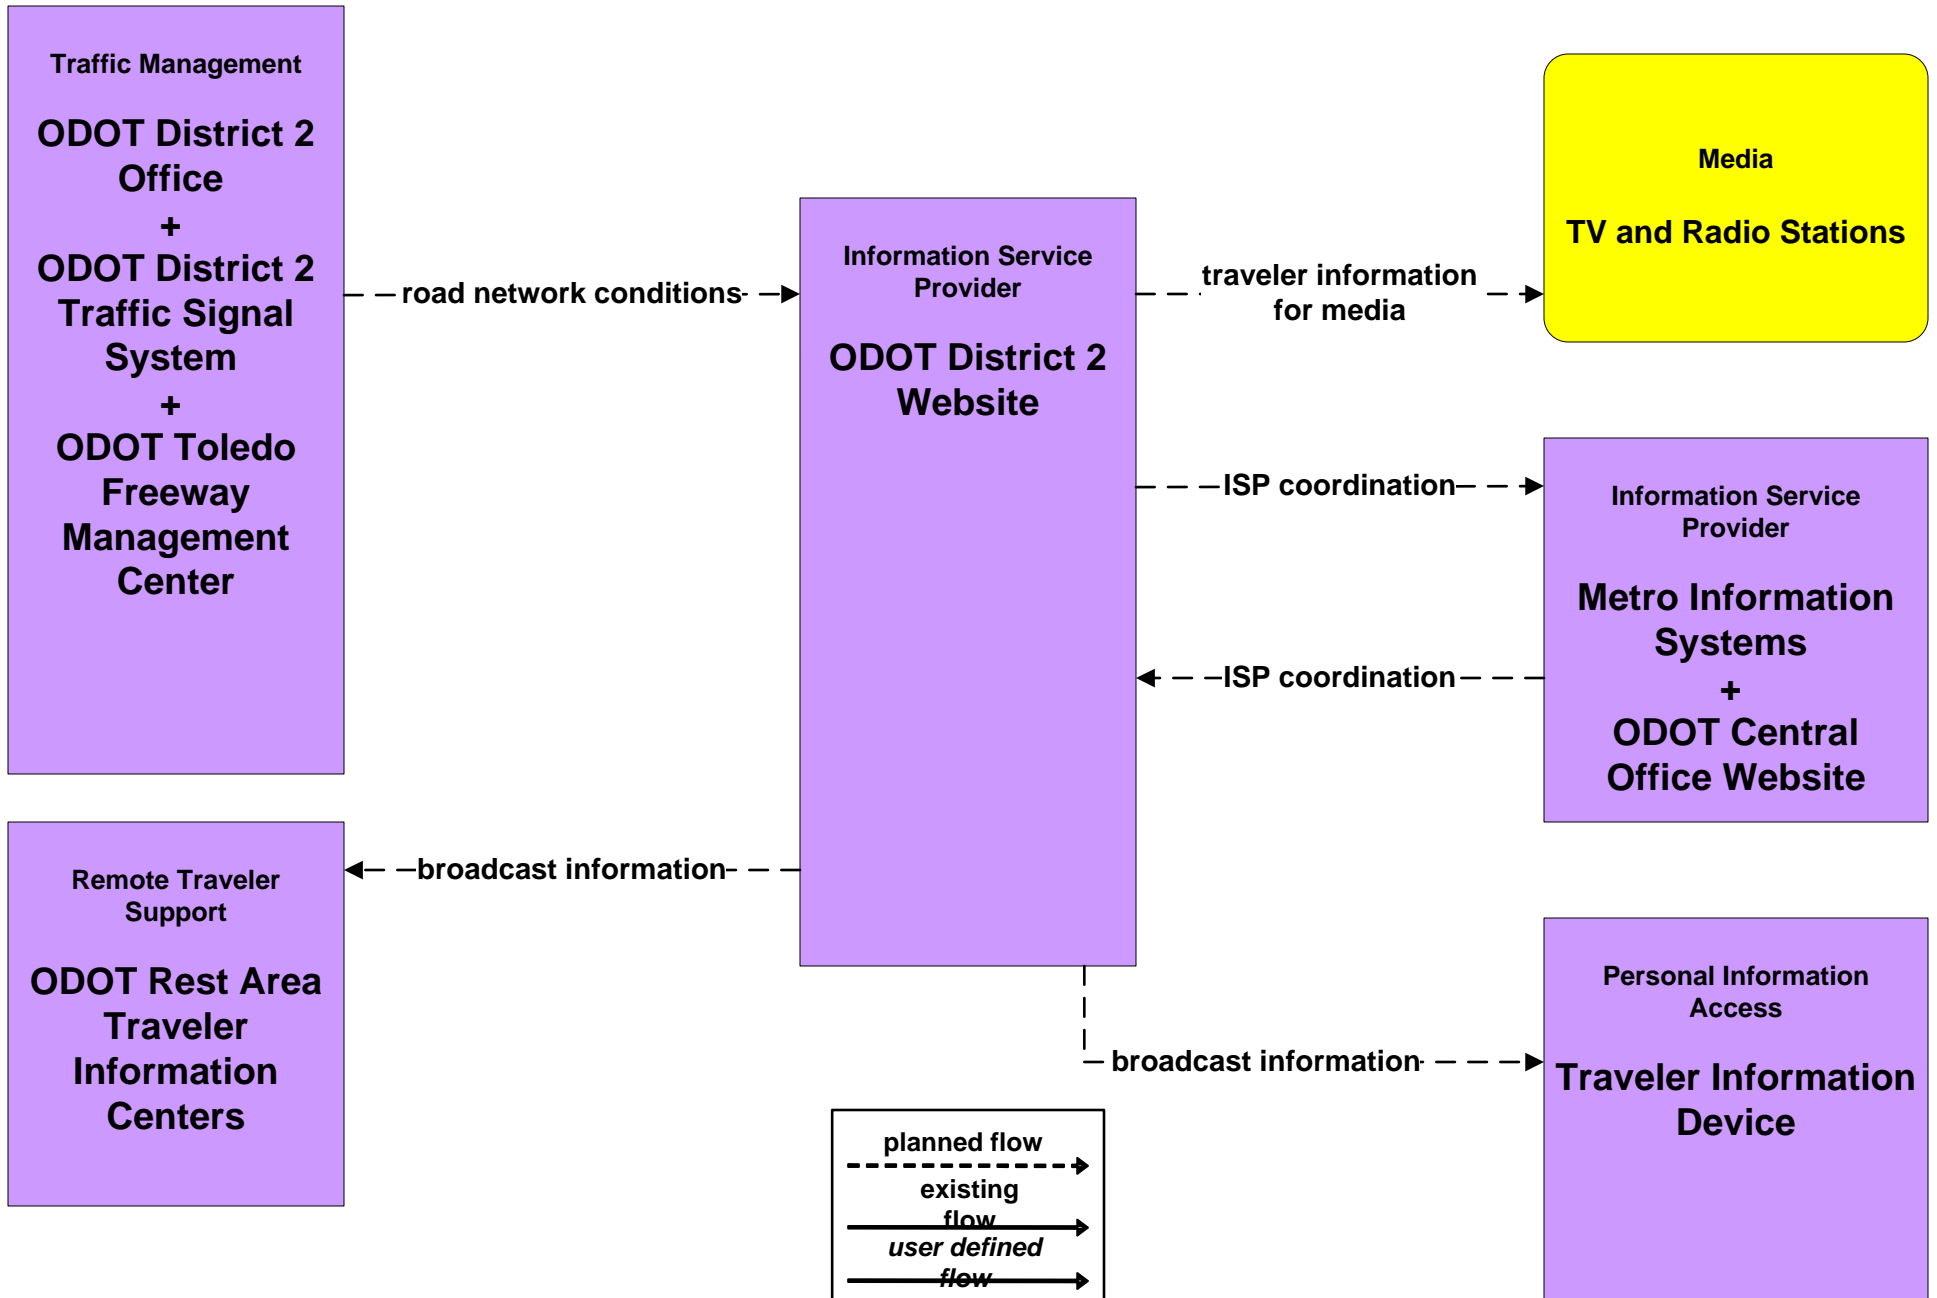

Toledo, Ohio Regional ITS Architecture

Customized Market Package Diagrams

Advanced Traveler Information Systems (ATIS)

ATIS1 - Broadcast Traveler Information ODOT District 2

ATIS1 - Broadcast Traveler Information City of Toledo

ATIS1 - Broadcast Traveler Information City of Bowling Green

ATIS1 - Broadcast Traveler Information Lucas County Website

ATIS1 - Broadcast Traveler Information Wood County Website

ATIS1 - Broadcast Traveler Information Lucas County EM Website