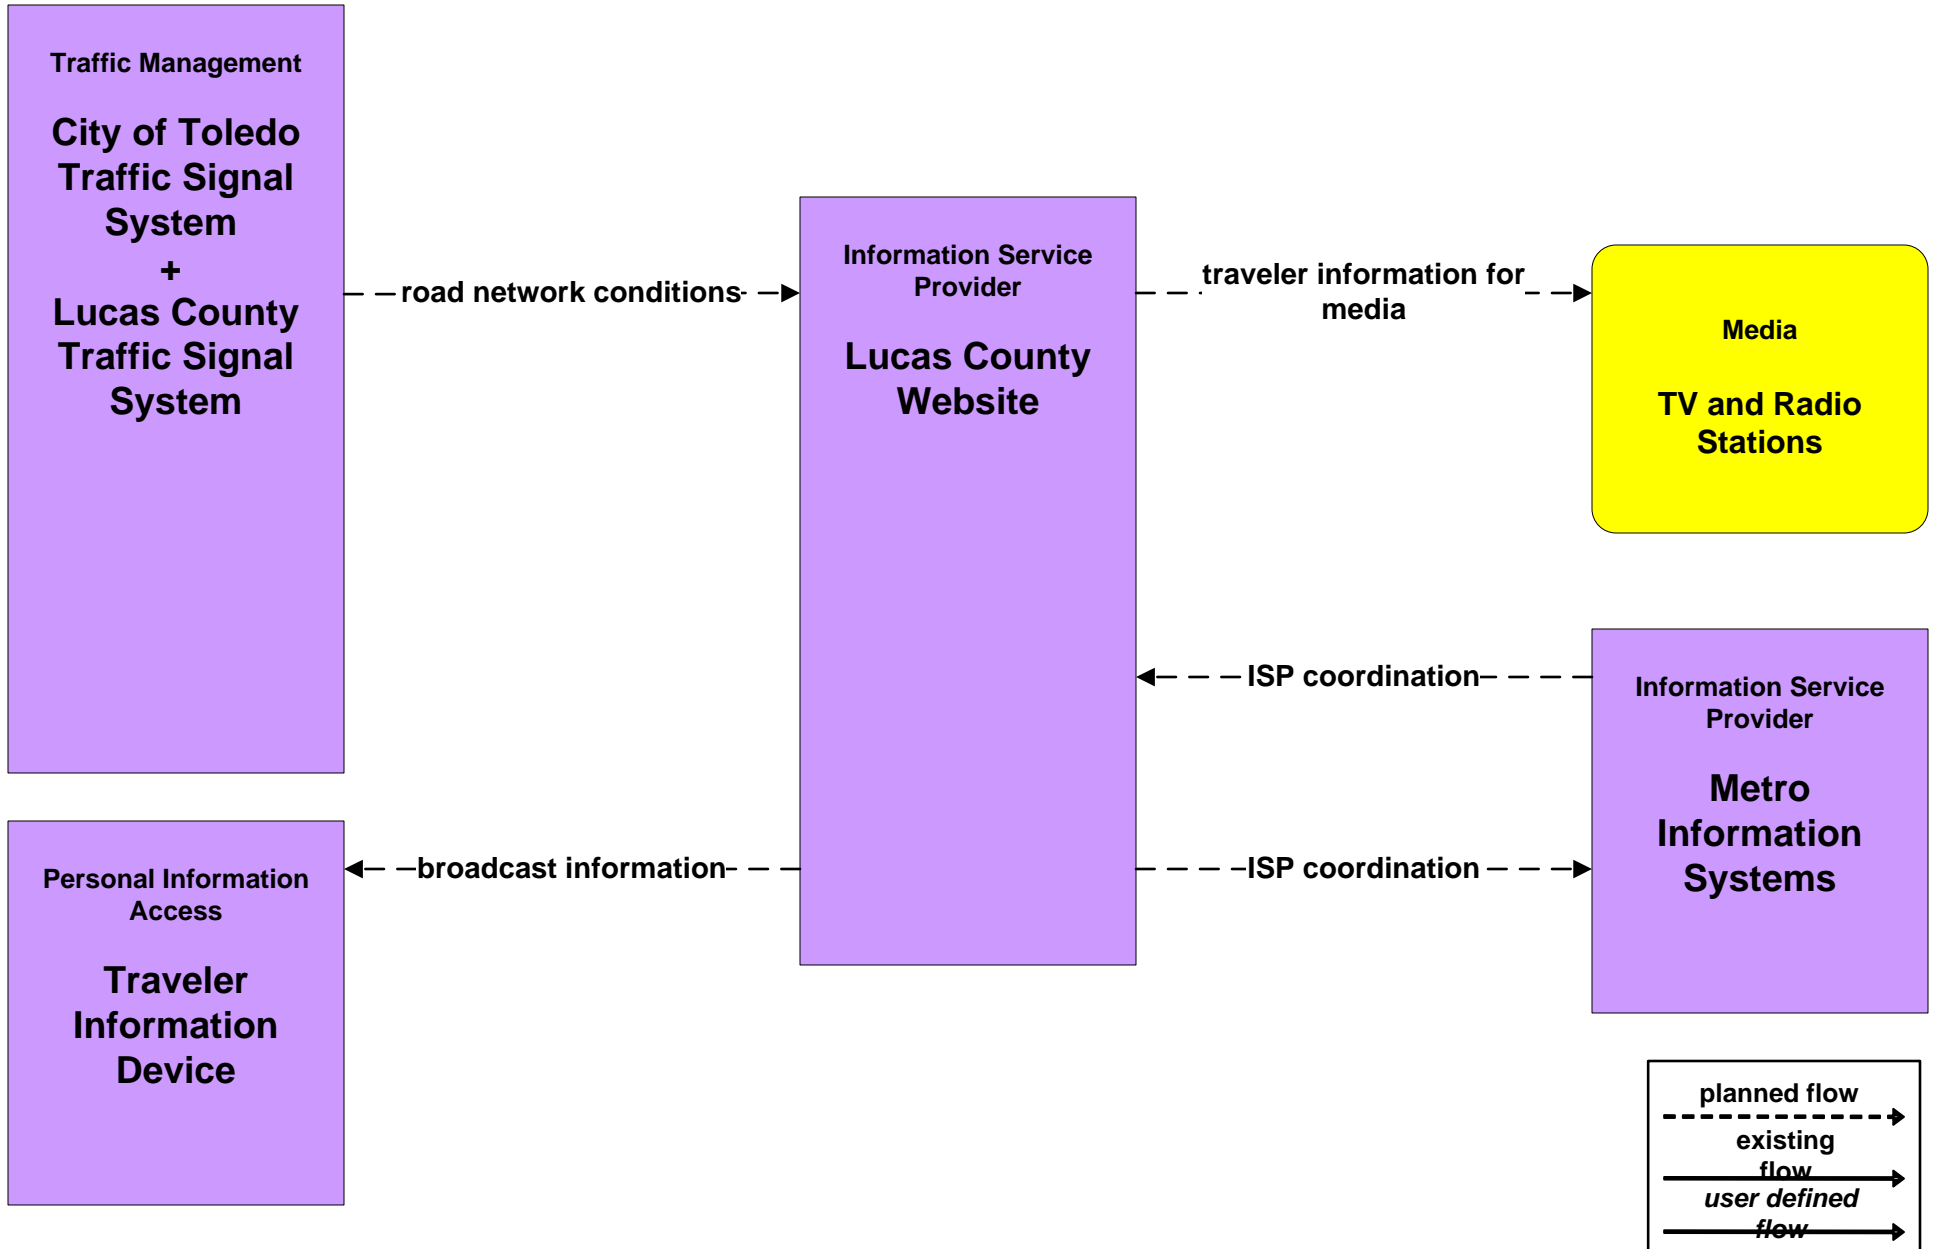

Toledo, Ohio Regional ITS Architecture

Customized Market Package Diagrams

Advanced Traveler Information Systems (ATIS)

ATIS1 - Broadcast Traveler Information ODOT District 2

ATIS1 - Broadcast Traveler Information City of Toledo

ATIS1 - Broadcast Traveler Information City of Bowling Green

ATIS1 - Broadcast Traveler Information Lucas County Website

ATIS1 - Broadcast Traveler Information Wood County Website

ATIS1 - Broadcast Traveler Information Lucas County EM Website