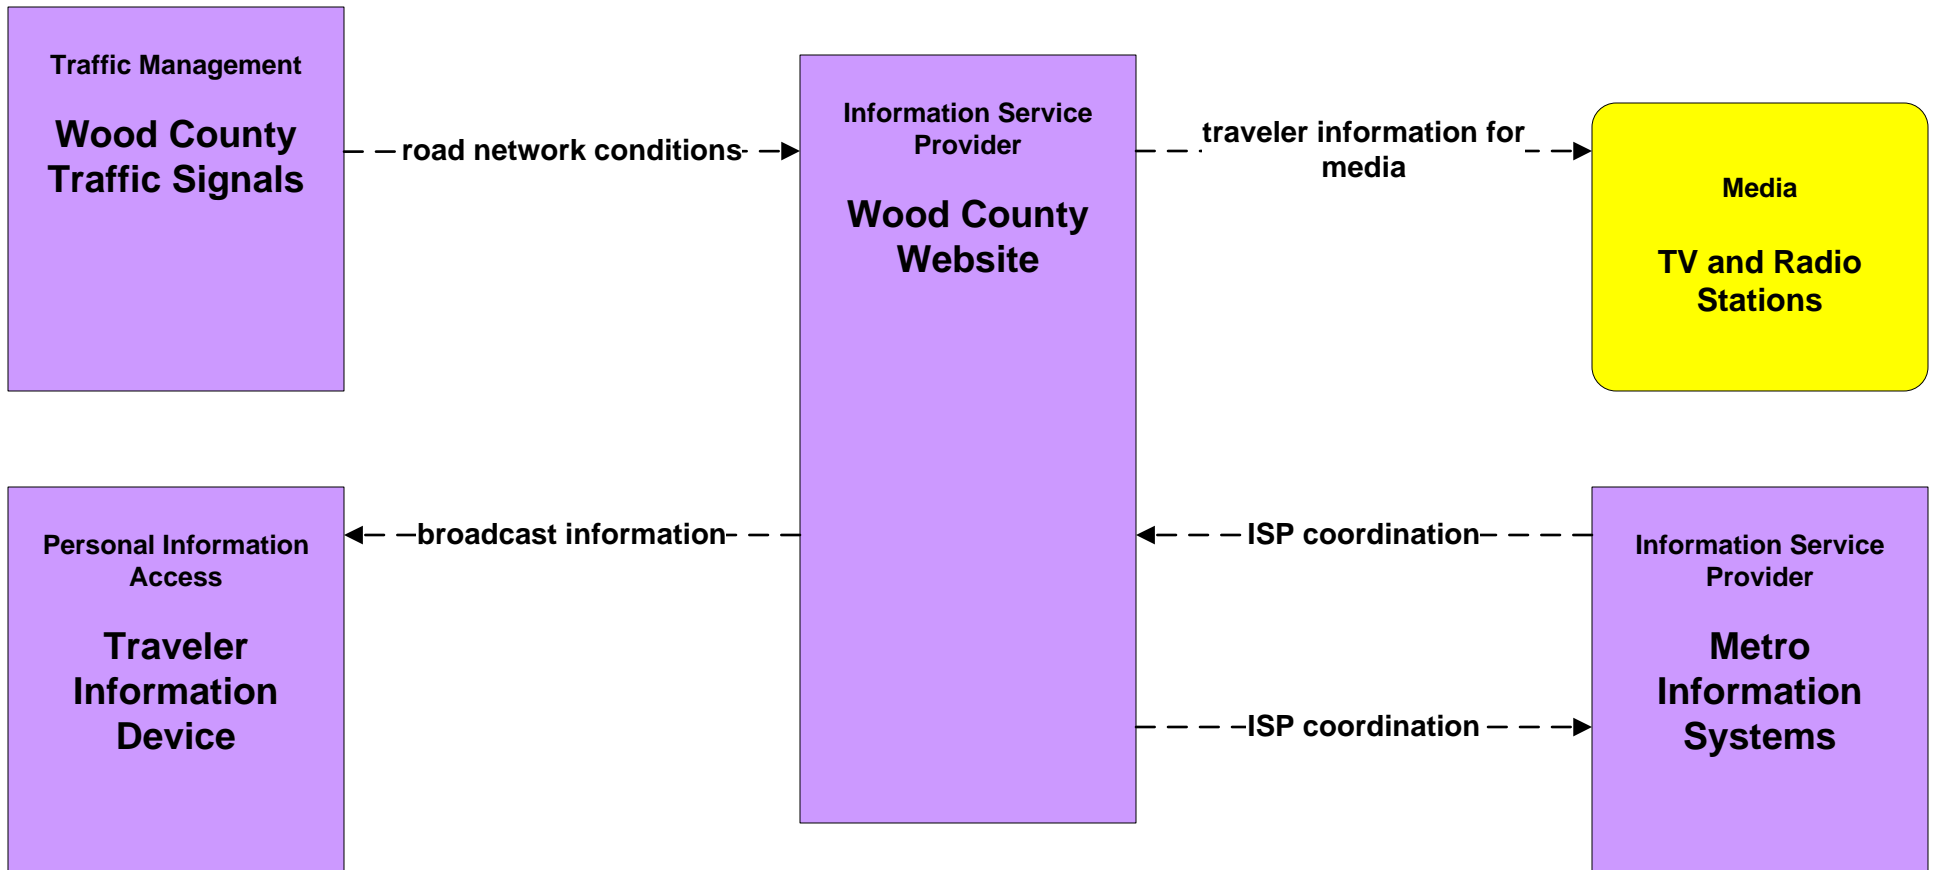

Toledo, Ohio Regional ITS Architecture

Customized Market Package Diagrams

Advanced Traveler Information Systems (ATIS)

ATIS1 - Broadcast Traveler Information ODOT District 2

ATIS1 - Broadcast Traveler Information City of Toledo

ATIS1 - Broadcast Traveler Information City of Bowling Green

ATIS1 - Broadcast Traveler Information Lucas County Website

ATIS1 - Broadcast Traveler Information Wood County Website

ATIS1 - Broadcast Traveler Information Lucas County EM Website